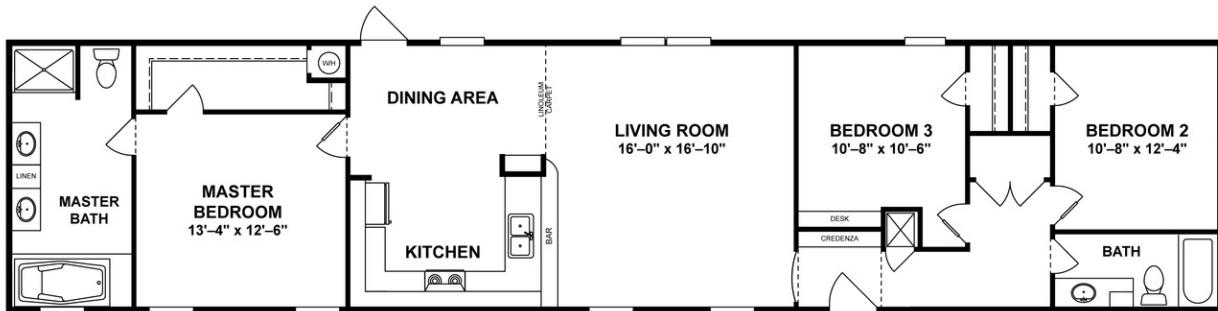

THE CALL Model number: 45TFC18763MH17

3 beds • 2 baths • 1368 sq.ft. • 18' width • 76' depth

Our home building facilities invest in continuous product and process improvements. Plans, dimensions, features, materials, specifications and availability are subject to change without notice or obligation. Renderings and floor plans are representative likenesses of our homes and may differ from the actual homes. We invite you to tour a Home Center near you and inspect the highest value in quality housing available or call (225) 644-4663 to speak with a Home Consultant. Copyright 2017, CMH. All rights reserved.

<https://www.claytongonzales.com>

CLAYTON HOMES- GONZALES

13653 AIRLINE HIGHWAY
GONZALES, LA 70737

Monday - Thursday: 9am - 7pm
Friday: 9am - 6pm
Saturday: 9am - 5pm
Sunday: Closed

(225) 644-4663